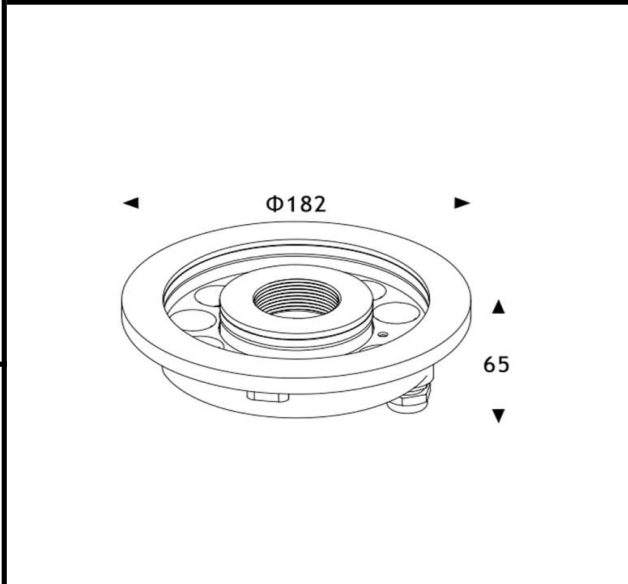

Sovitron Interior Pvt.Ltd.

Model Name	EDGE-4093 DL-OBL-4093-24
Description	UNDER WATER LIGHT (DONUT)

Technical description	Image
-----------------------	-------

Dimension	Dia=182mm H=65mm
Frame	Aluminum die cast
Color Tempertaure	5700K
Power	24W
Total Luminous Flux	1560 lm
Efficacy	65 lm/W
IP rating	68
Color Rendering	≥80
Mounting	Recessed
Optics	Clear glass
Dimming	NON-Dimmable
Operating Voltage	DC24V
Standard Lifetime	L70 minimum at 50,000 burning hours

Dimension diagram

Remarks:-

Address: Plot #7 Saroorpur-Nangla Industrial Area,Ballabgarh-Sohna Road,Faridabad-121005
Email: info@sovitron.com